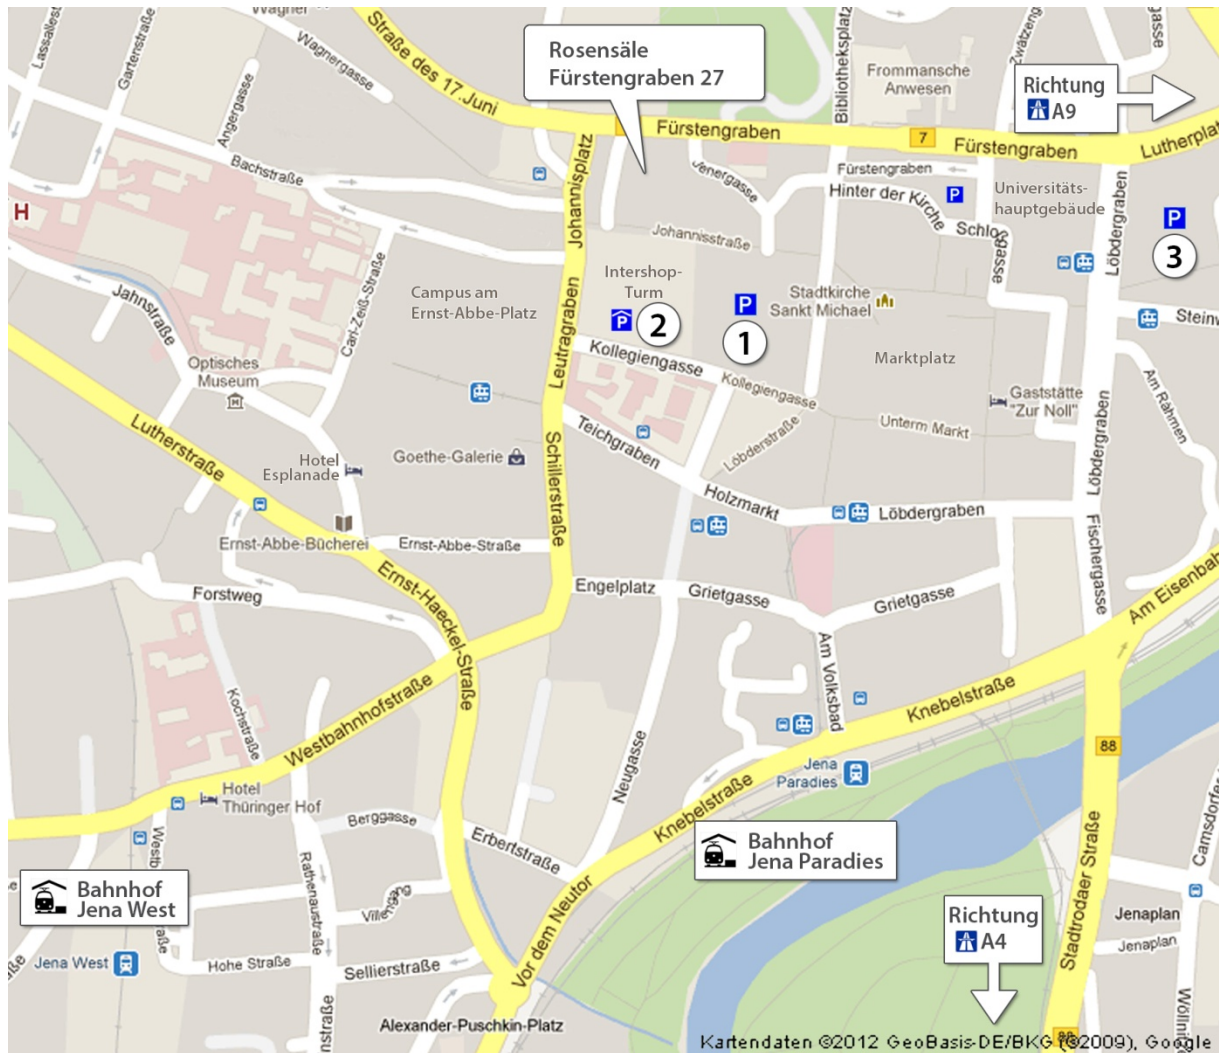

## Directions

**Arrival by train:** Both train stations JENA WEST (coming in from Frankfurt, Erfurt and from Gera) and JENA PARADIES (coming in from Leipzig, Halle and from Saalfeld/Nürnberg) are within walking distance from the city center and Rosensäle.

### Address

Friedrich Schiller University  
Rosensäle  
Fürstengraben 27  
07743 Jena