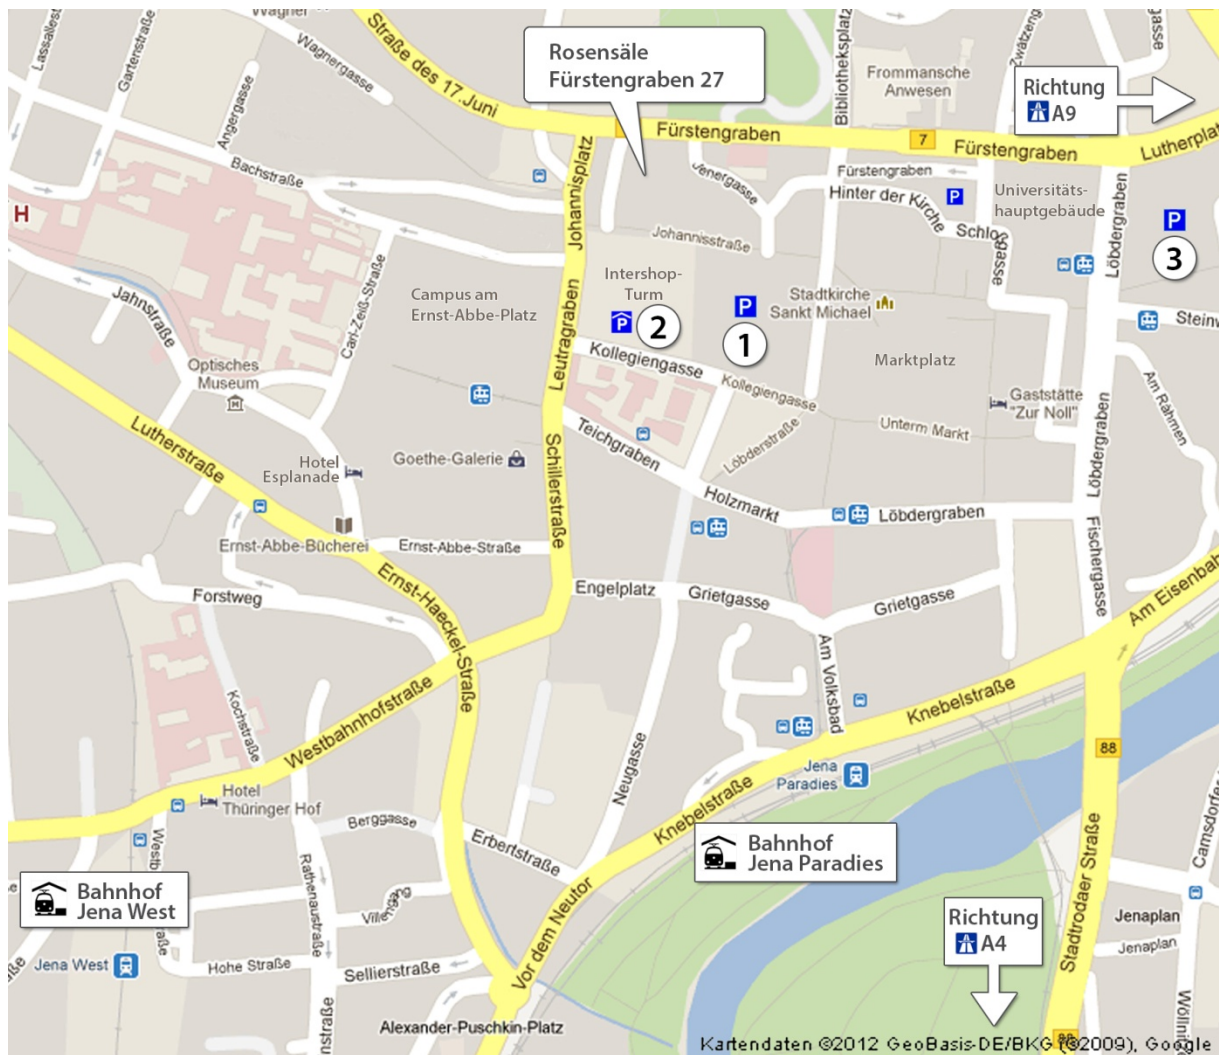

## Directions

**Arrival by train:** Both train stations JENA WEST (coming in from Frankfurt, Erfurt and from Gera) and JENA PARADIES (coming in from Leipzig, Halle and from Saalfeld/Nürnberg) are within walking distance from the city center and Rosensäle.

### Address

Friedrich Schiller University  
Rosensäle  
Fürstengraben 27  
07743 Jena